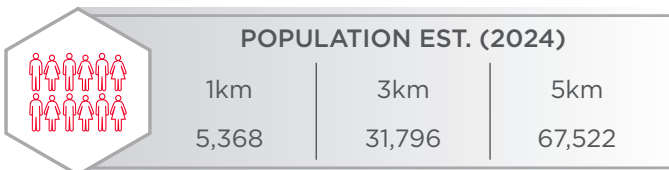

DEMOGRAPHICS